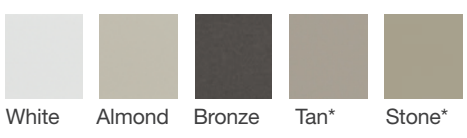

GBG Color Options

Key

- Simulated Divided Lites (SDL)
- Simulated Divided Lites (SDLF1)
- Simulated Divided Lites (SDLF2)
- Flat or Contour, White or Color Grilles Between Glass (GBGF / GBGC)
- Removable Wood Grilles (RG)
- Fixed Grilles (FXG)