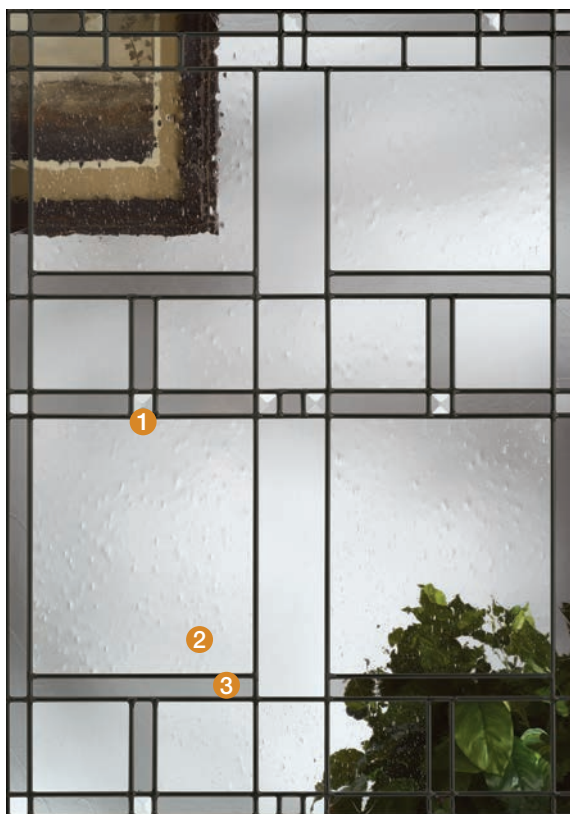

Homeward™

The balanced Mission-style pattern of Homeward invites light to cascade through its distinctive ① clear bevels, ② seeded glass and ③ gray artique glass.

An ideal complement for a Transitional home design.

Available in:
American Style Collection™
Mahogany Collection™
Rustic Collection™
Oak Collection™
Canvas Collection.

Black Nickel