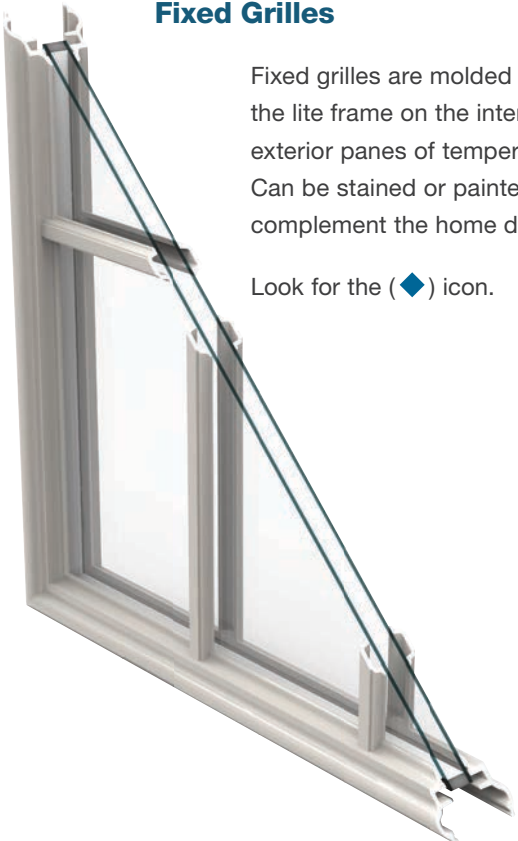

Fixed Grilles

Fixed grilles are molded as part of the lite frame on the interior and exterior panes of tempered glass. Can be stained or painted to complement the home décor.

Look for the (◆) icon.