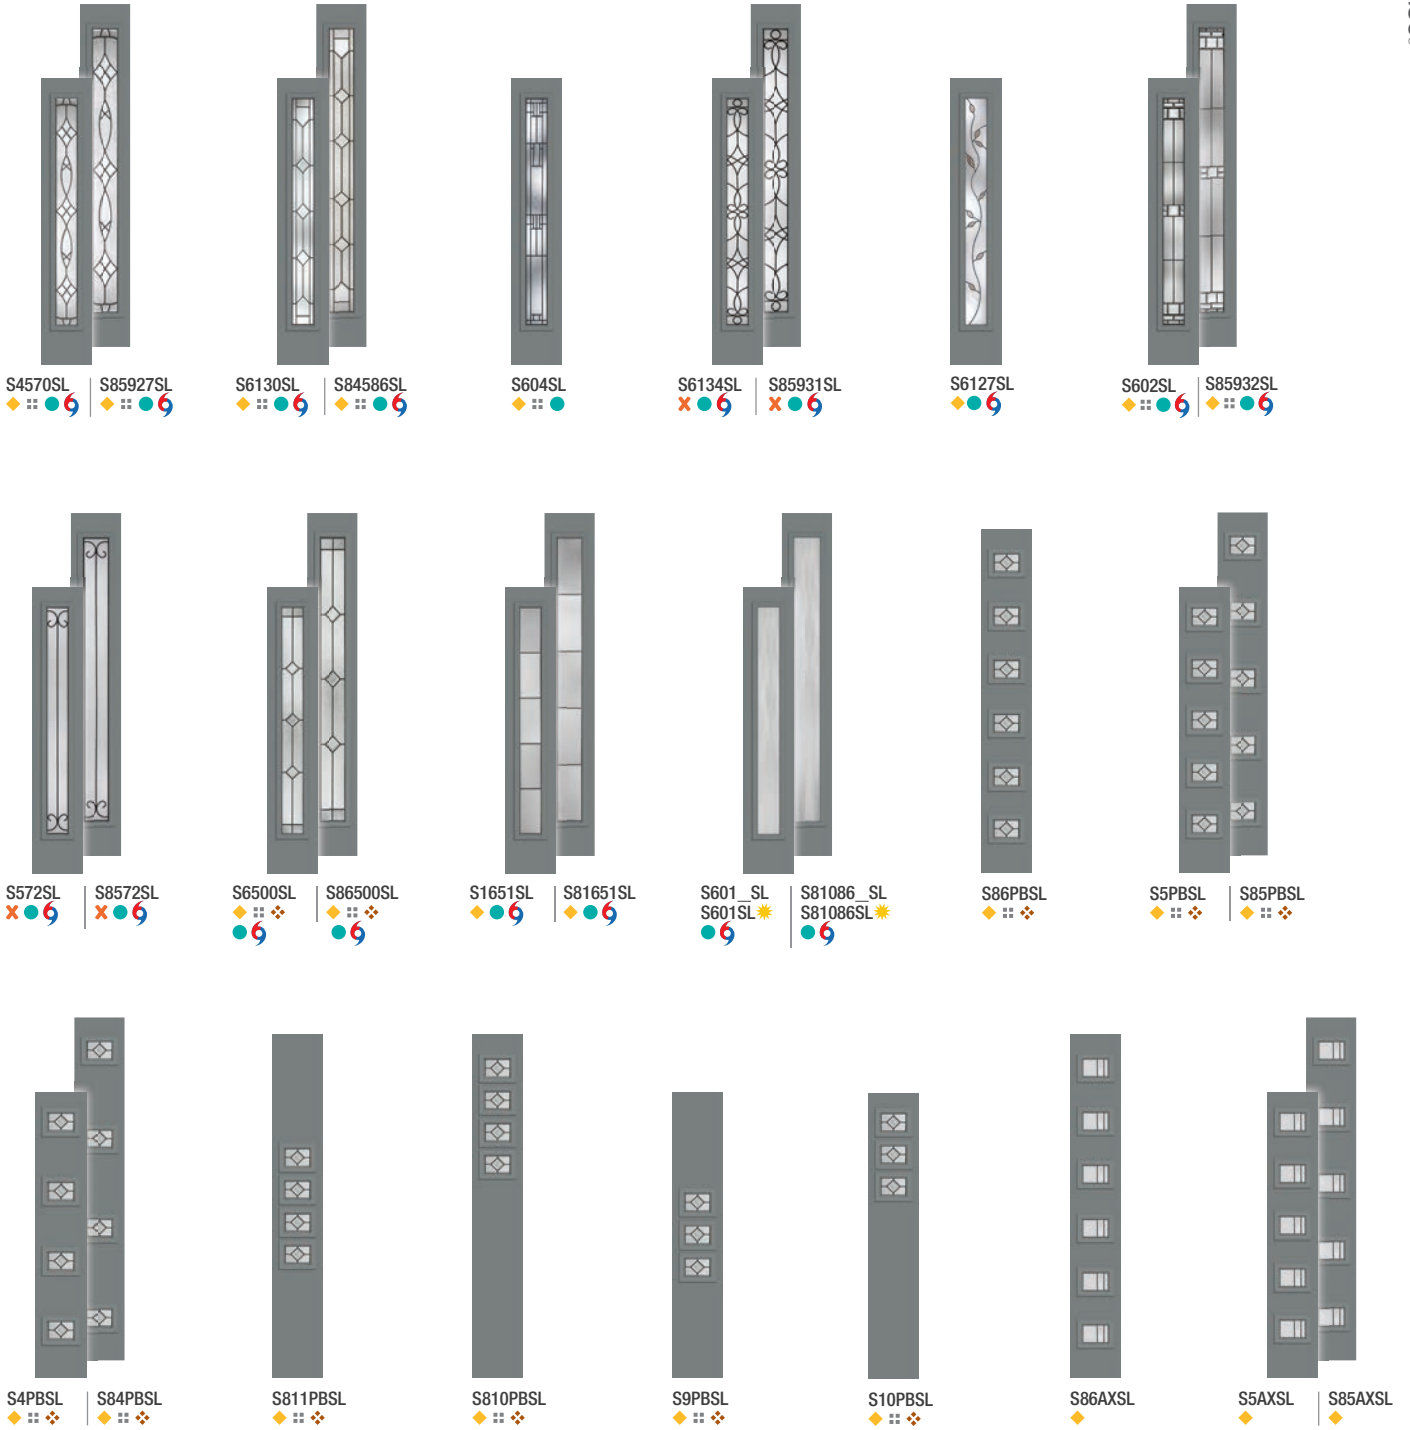

Sidelites

Note: Product images show exterior side of door.

Sidelites *Continue on next page.*

Privacy & Textured Glass Options

Add the code to the blank in the style number for the desired door and glass combination. For details on glass options, see page 230.

XG = Geometric
XE = Satin Etch

XC = Chord
XJ = Chinchilla

XR = Rainglass
XN = Granite

Key

- Low-E Glass (LE)
- Black Nickel Caming (1D)
- Brushed Nickel Caming (1C)
- Brass Caming (1A)
- Wrought Iron (1W)
- Vented Sidelite (No Impact)
  (6"8" only in 12" & 14")
  (8"0" only in 14")
- WBDR / HVHZ Options