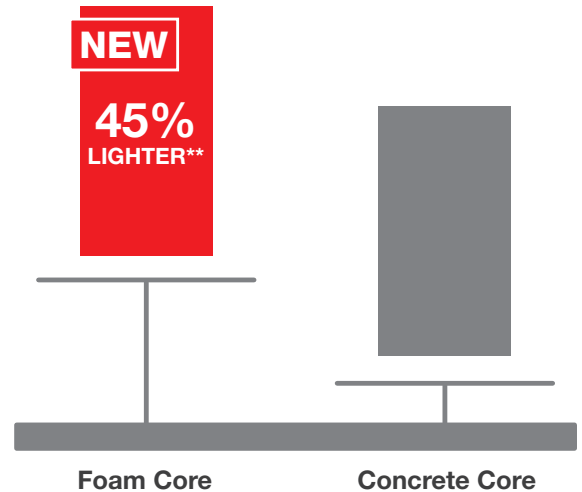

*To confirm fire door requirements in your jurisdiction, always check with your local building code authority.

**Comparison of 20-minute foam core Fire-rated door to a 20-minute concrete core Fire-rated door with similar style.

Note: To see the full results of third-party Intertek, Warnock-Hersey testing, visit www.thermatru.com/performance.

Top: Fiber-Classic Mahogany Collection Door – FMF205, Finish – Driftwood