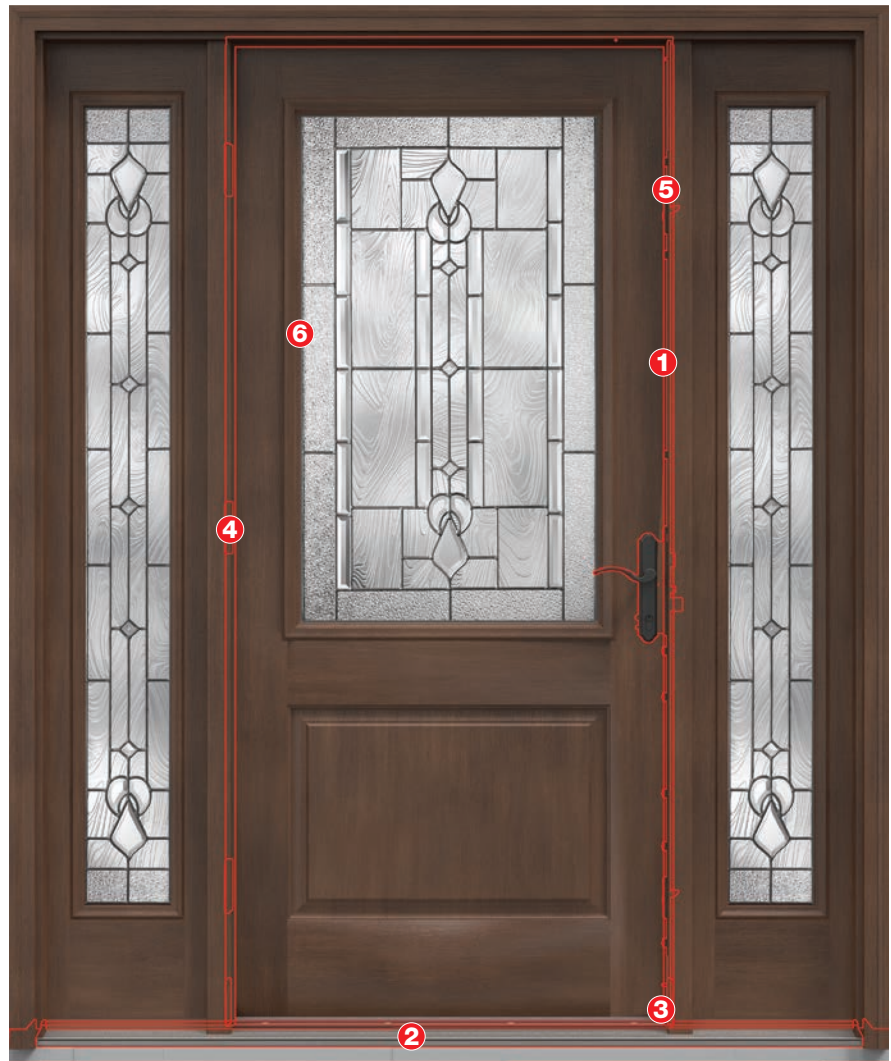

1. **2 Sill and bottom sweep** form a tight seal against wind-driven moisture infiltration at the bottom of the door system and help channel moisture away from the home. **Sill pan** (recommended) adds an extra layer of protection to help keep moisture away from the subfloor.