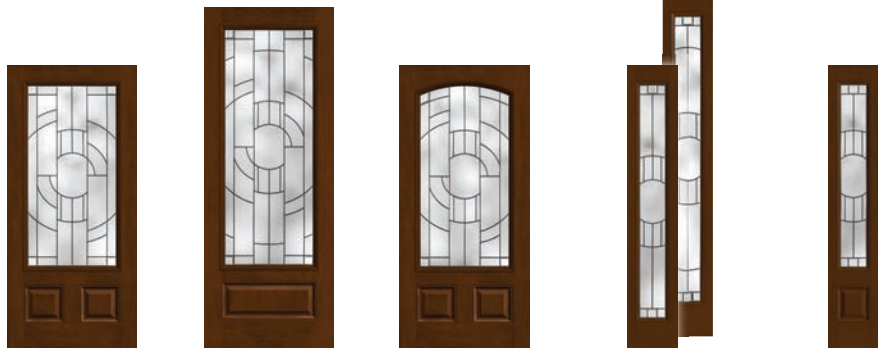

# Zaha◆ ❑

Note: Product images show exterior side of door.

CCM1851  
3'0" x 6'8"

CCM1844  
3'0" x 6'8"

CCM81843  
3'0" x 8'0"

CCM1842  
3'0" x 6'8"

CCM1851SL  
▲ 12" x 6'8"  
▲ 14" x 6'8"

CCM81851SL  
▲ 12" x 8'0"  
▲ 14" x 8'0"