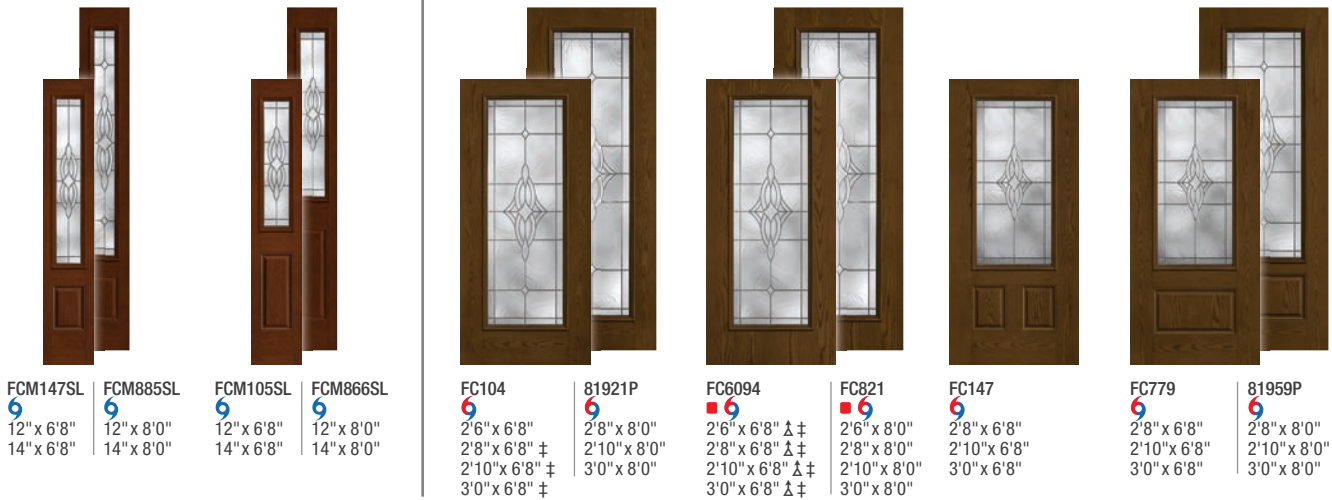

Fiber-Classic® Oak

FCM147SL 6 12" x 6'8" 14" x 6'8"	FCM885SL 6 12" x 8'0" 14" x 8'0"	FCM105SL 6 12" x 6'8" 14" x 6'8"	FCM866SL 6 12" x 8'0" 14" x 8'0"	FC104 6 2'6" x 6'8" 2'8" x 6'8" ‡ 2'10" x 6'8" ‡ 3'0" x 6'8" ‡	81921P 6 2'8" x 8'0" 2'10" x 8'0" 3'0" x 8'0"	FC6094 6 2'6" x 6'8" ‡ ‡ 2'8" x 6'8" ‡ ‡ 2'10" x 6'8" ‡ ‡ 3'0" x 6'8" ‡ ‡	FC821 6 2'6" x 8'0" 2'8" x 8'0" 2'10" x 8'0" 3'0" x 8'0"	FC147 6 2'8" x 6'8" 2'10" x 6'8" 3'0" x 6'8"	FC779 6 2'8" x 6'8" 2'10" x 6'8" 3'0" x 6'8"	81959P 6 2'8" x 8'0" 2'10" x 8'0" 3'0" x 8'0"