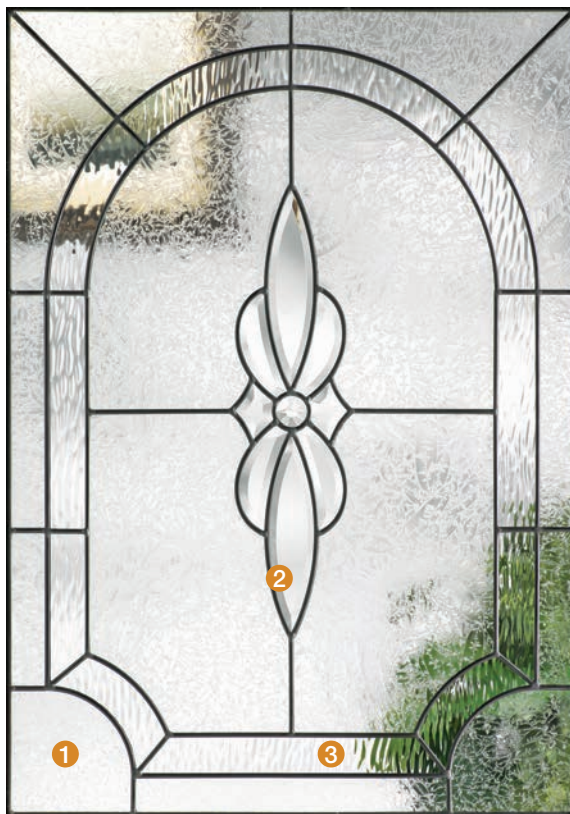

Cambridge™

Ornate and enchanting, Cambridge exhibits a traditional 19th century-inspired elegance with modest privacy using **1** glue chip glass, **2** clear curved bevels, **3** double waterglass and coming.

Available in:
Rustic Collection™
Oak Collection™
Canvas Collection.

1 **8** 10
Glass Privacy Rating

Black Nickel