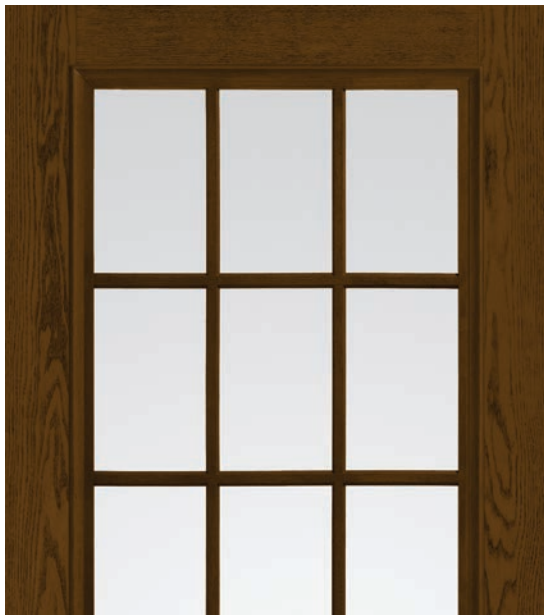

Bottom: Classic-Craft Canvas Collection, Low-E Glass with SDLs, Door – CCV960, Sidelites – CCV9020SL, Transom – 19220T