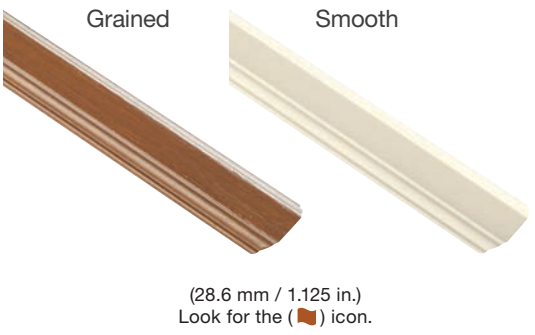

SDL Bar Options