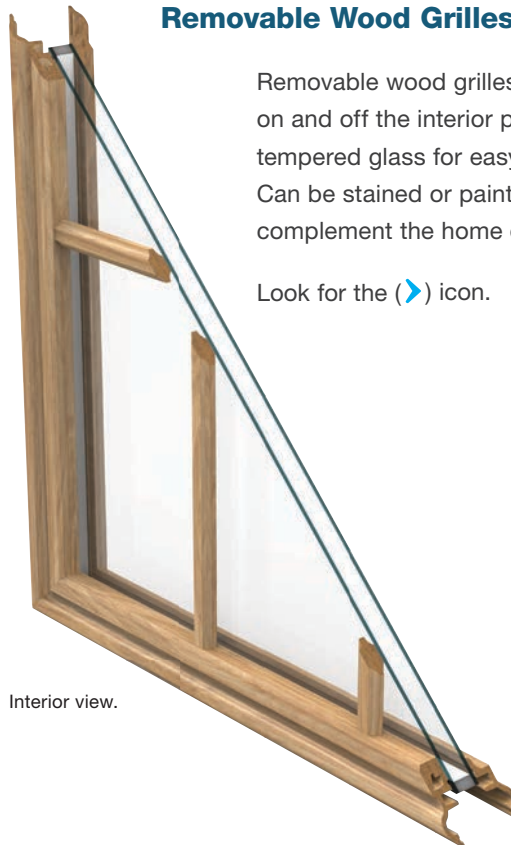

Removable Wood Grilles

Removable wood grilles snap on and off the interior pane of tempered glass for easy cleaning. Can be stained or painted to complement the home décor.

Look for the (➤) icon.

Interior view.