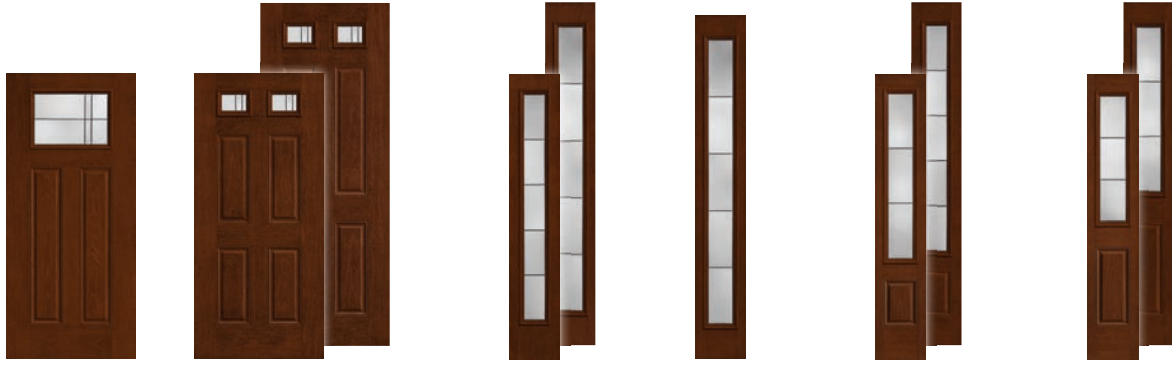

FCM1650 2'8" x 6'8" 2'10" x 6'8" 3'0" x 6'8"	FCM1645 2'8" x 6'8" 2'10" x 6'8" 3'0" x 6'8"	FCM81645 2'8" x 8'0" 2'10" x 8'0" 3'0" x 8'0"	FCM1651SL 10" x 6'8" 12" x 6'8" ‡ 14" x 6'8" ‡	FCM81651SL 12" x 8'0" 14" x 8'0"	FCM81652SL 12" x 8'0" 14" x 8'0"	FCM1646SL 12" x 6'8" 14" x 6'8"	FCM81646SL 12" x 8'0" 14" x 8'0"	FCM1656SL 12" x 6'8" 14" x 6'8"	FCM81654SL 12" x 8'0" 14" x 8'0"