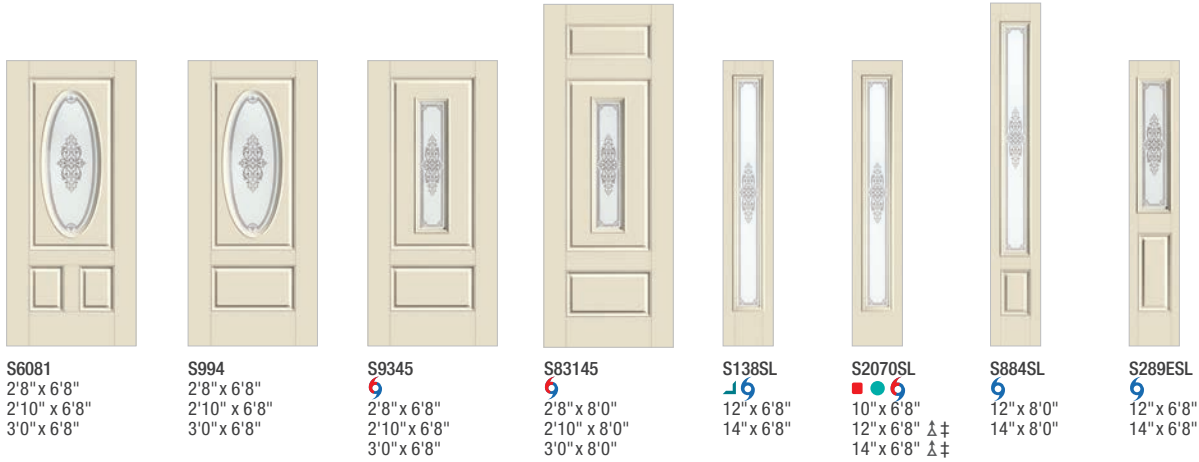

### Optional Dentil Shelf\*

4-Block Dentil Shelf  
 Available for all Craftsman-style  
 Smooth-Star doors.

<b>S6081</b> 2'8" x 6'8" 2'10" x 6'8" 3'0" x 6'8"	<b>S994</b> 2'8" x 6'8" 2'10" x 6'8" 3'0" x 6'8"	<b>S9345</b> 2'8" x 6'8" 2'10" x 6'8" 3'0" x 6'8"	<b>S83145</b> 2'8" x 8'0" 2'10" x 8'0" 3'0" x 8'0"	<b>S138SL</b> 12" x 6'8" 14" x 6'8"	<b>S2070SL</b> 10" x 6'8" 12" x 6'8" Δ ‡ 14" x 6'8" Δ ‡	<b>S884SL</b> 12" x 8'0" 14" x 8'0"	<b>S289ESL</b> 12" x 6'8" 14" x 6'8"
--	---	--	---	---	--	---	--