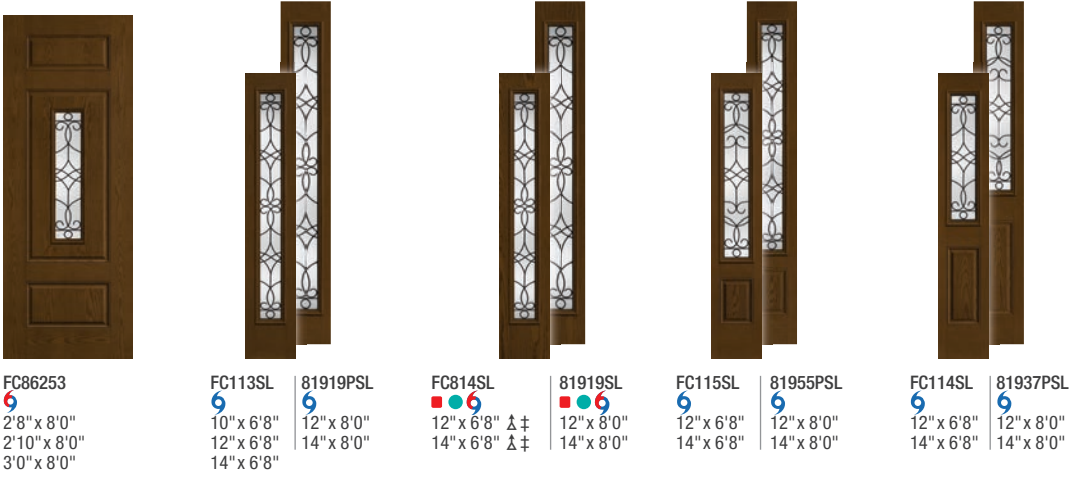

Key

- No Stile Lines
- ✗ Wrought Iron (1W)
- Vented Sidelite (No Impact)
  (6'6" & 6'8" only in 12" & 14")
  (8'0" only in 14")
- 6 WBDR Options
- 6 WBDR / HVHZ Options
- Δ 6'6" Height Available
- ‡ 7'0" Height Available