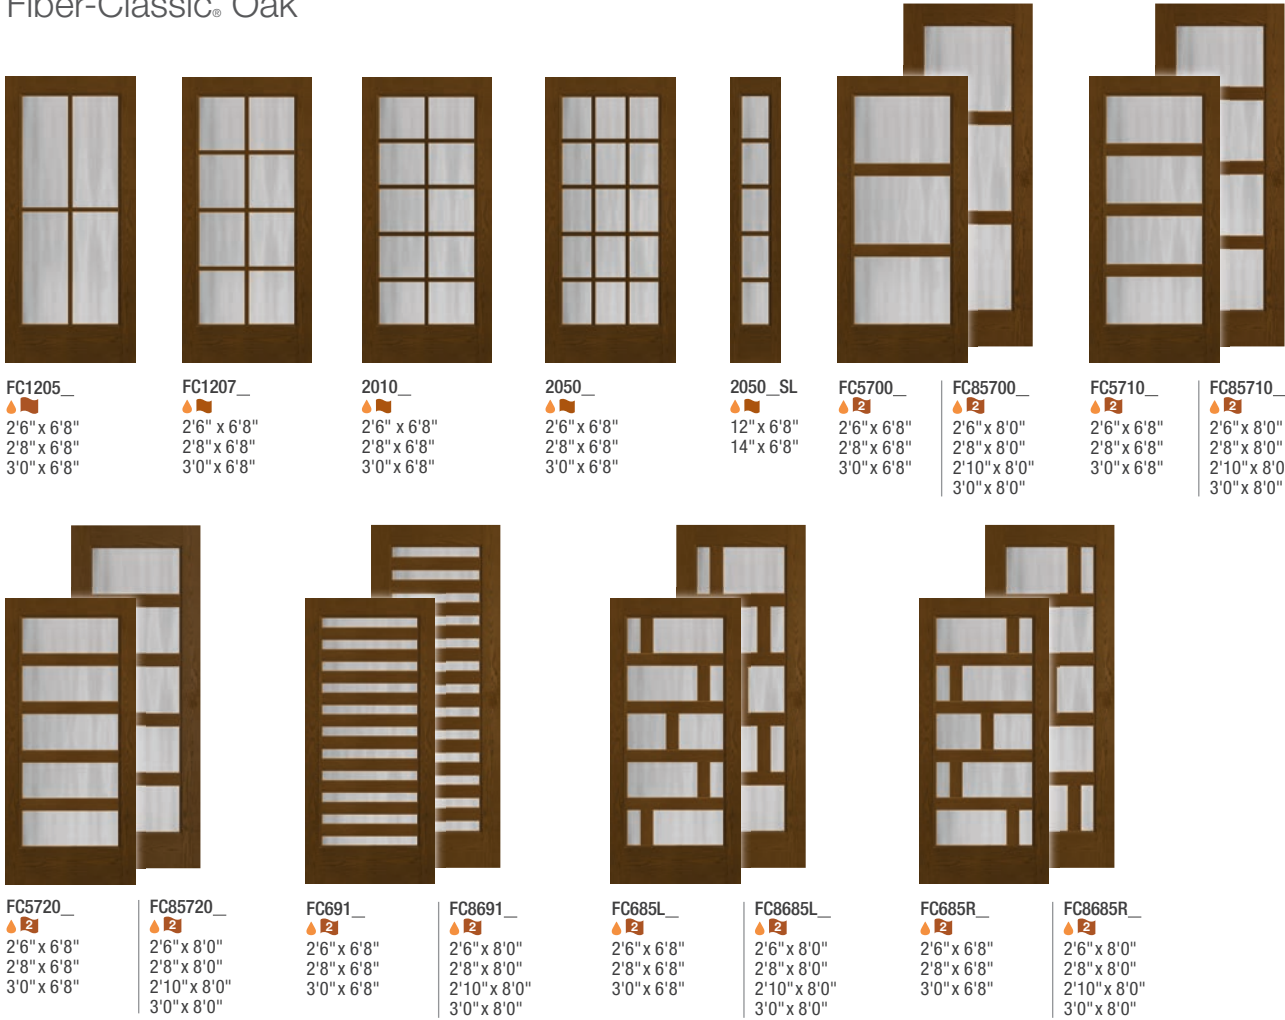

FC1205 2'6" x 6'8" 2'8" x 6'8" 3'0" x 6'8"	FC1207 2'6" x 6'8" 2'8" x 6'8" 3'0" x 6'8"	2010 2'6" x 6'8" 2'8" x 6'8" 3'0" x 6'8"	2050 2'6" x 6'8" 2'8" x 6'8" 3'0" x 6'8"	2050_SL 12" x 6'8" 14" x 6'8"	FC5700 2'6" x 6'8" 2'8" x 6'8" 3'0" x 6'8"	FC85700 2'6" x 8'0" 2'8" x 8'0" 2'10" x 8'0" 3'0" x 8'0"	FC5710 2'6" x 6'8" 2'8" x 6'8" 3'0" x 6'8"	FC85710 2'6" x 8'0" 2'8" x 8'0" 2'10" x 8'0" 3'0" x 8'0"
FC5720 2'6" x 6'8" 2'8" x 6'8" 3'0" x 6'8"	FC85720 2'6" x 8'0" 2'8" x 8'0" 2'10" x 8'0" 3'0" x 8'0"	FC691 2'6" x 6'8" 2'8" x 6'8" 3'0" x 6'8"	FC8691 2'6" x 8'0" 2'8" x 8'0" 2'10" x 8'0" 3'0" x 8'0"	FC685L 2'6" x 6'8" 2'8" x 6'8" 3'0" x 6'8"	FC8685L 2'6" x 8'0" 2'8" x 8'0" 2'10" x 8'0" 3'0" x 8'0"	FC685R 2'6" x 6'8" 2'8" x 6'8" 3'0" x 6'8"	FC8685R 2'6" x 8'0" 2'8" x 8'0" 2'10" x 8'0" 3'0" x 8'0"	

Privacy & Textured Glass Options

Add the code to the blank in the style number for the desired door and glass combination. For details on glass options, see page 117.

XG = Geometric
Available for select styles.
XE = Satin Etch

XC = Chord
XJ = Chinchilla

XR = Rainglass
XN = Granite

*Not available with Geometric (XG) glass.

**Not recommended for use behind storm doors or to be painted dark colors, if exposed to direct sunlight.

Note: See page 275 for important product details that may help with your purchase decision.