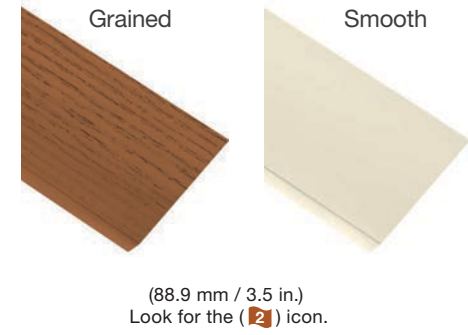

SDL Bar Options