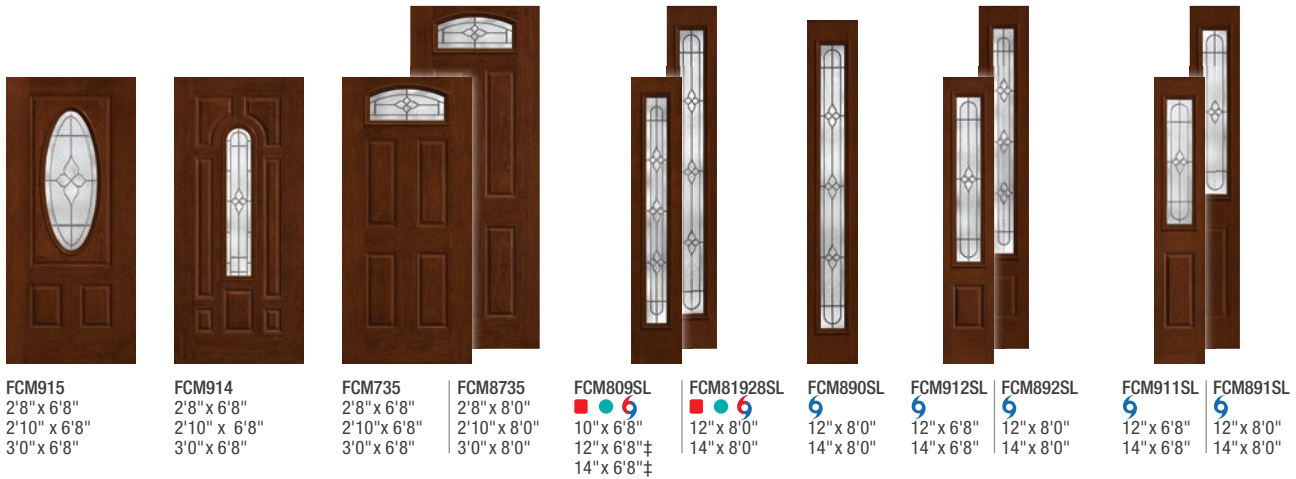

Fiber-Classic.® Mahogany