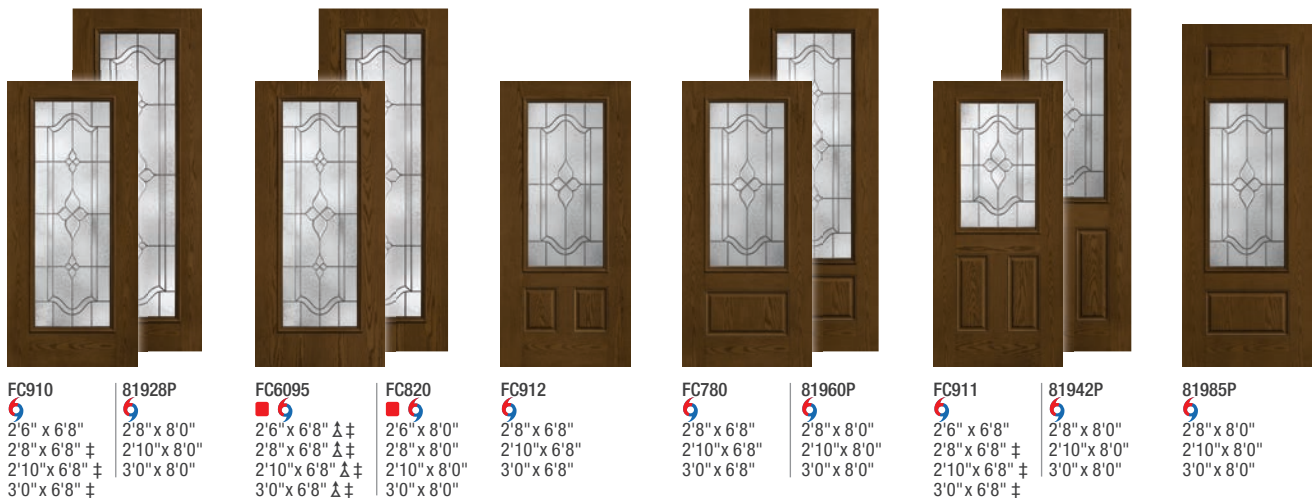

Fiber-Classic.® Oak