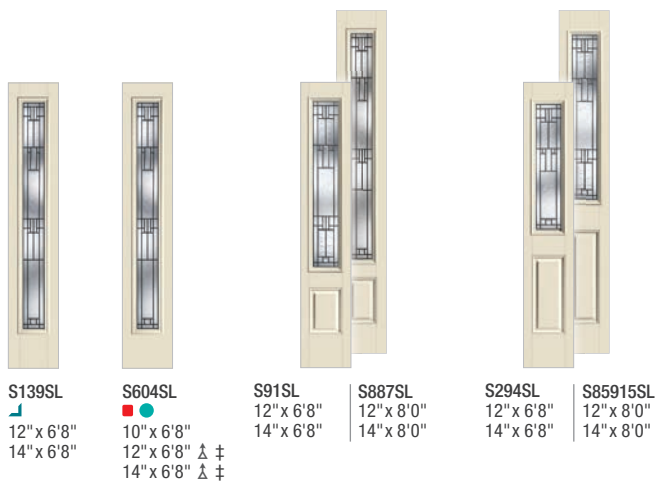

Transoms can be stained or painted to match a Fiber-Classic or Smooth-Star door system.