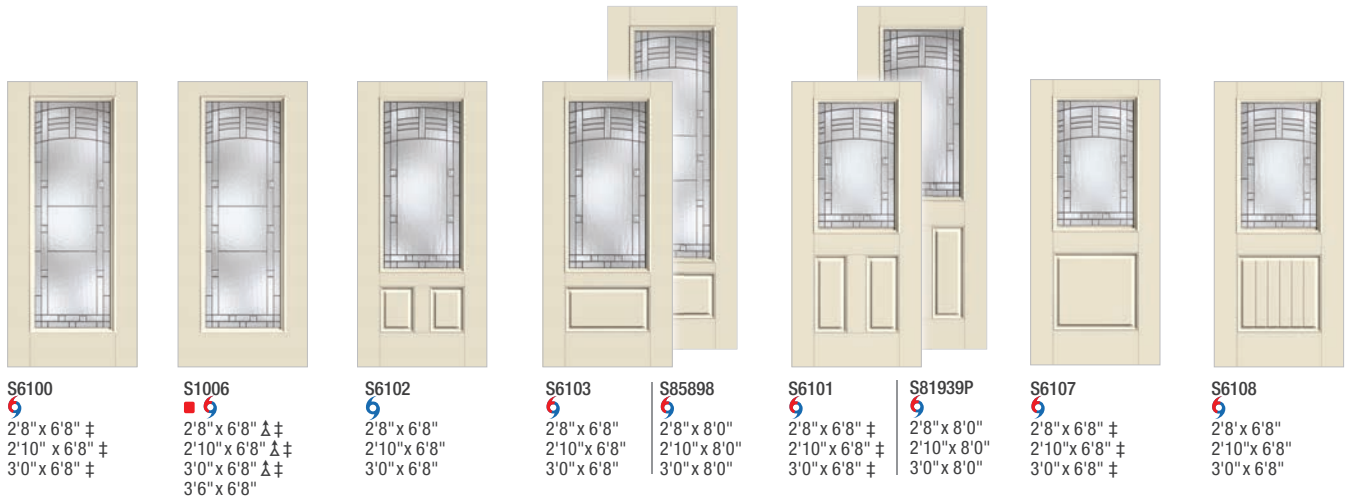

Smooth-Star®

S6100
2'8" x 6'8" ‡
2'10" x 6'8" ‡
3'0" x 6'8" ‡

S1006
2'8" x 6'8" Δ ‡
2'10" x 6'8" Δ ‡
3'0" x 6'8" Δ ‡
3'6" x 6'8"

S6102
2'8" x 6'8"
2'10" x 6'8"
3'0" x 6'8"

S6103
2'8" x 6'8"
2'10" x 6'8"
3'0" x 6'8"

S85898
2'8" x 8'0"
2'10" x 8'0"
3'0" x 8'0"

S6101
2'8" x 6'8" ‡
2'10" x 6'8" ‡
3'0" x 6'8" ‡

S81939P
2'8" x 8'0"
2'10" x 8'0"
3'0" x 8'0"

S6107
2'8" x 6'8" ‡
2'10" x 6'8" ‡
3'0" x 6'8" ‡

S6108
2'8" x 6'8"
2'10" x 6'8"
3'0" x 6'8"