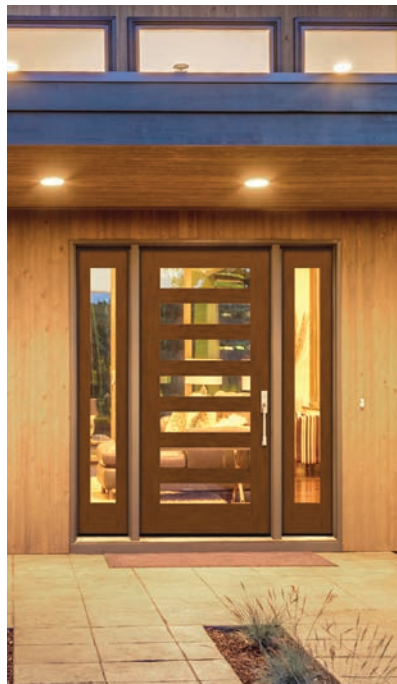

CCA2360
3'0" x 6'8"

CCA82360
3'0" x 8'0"